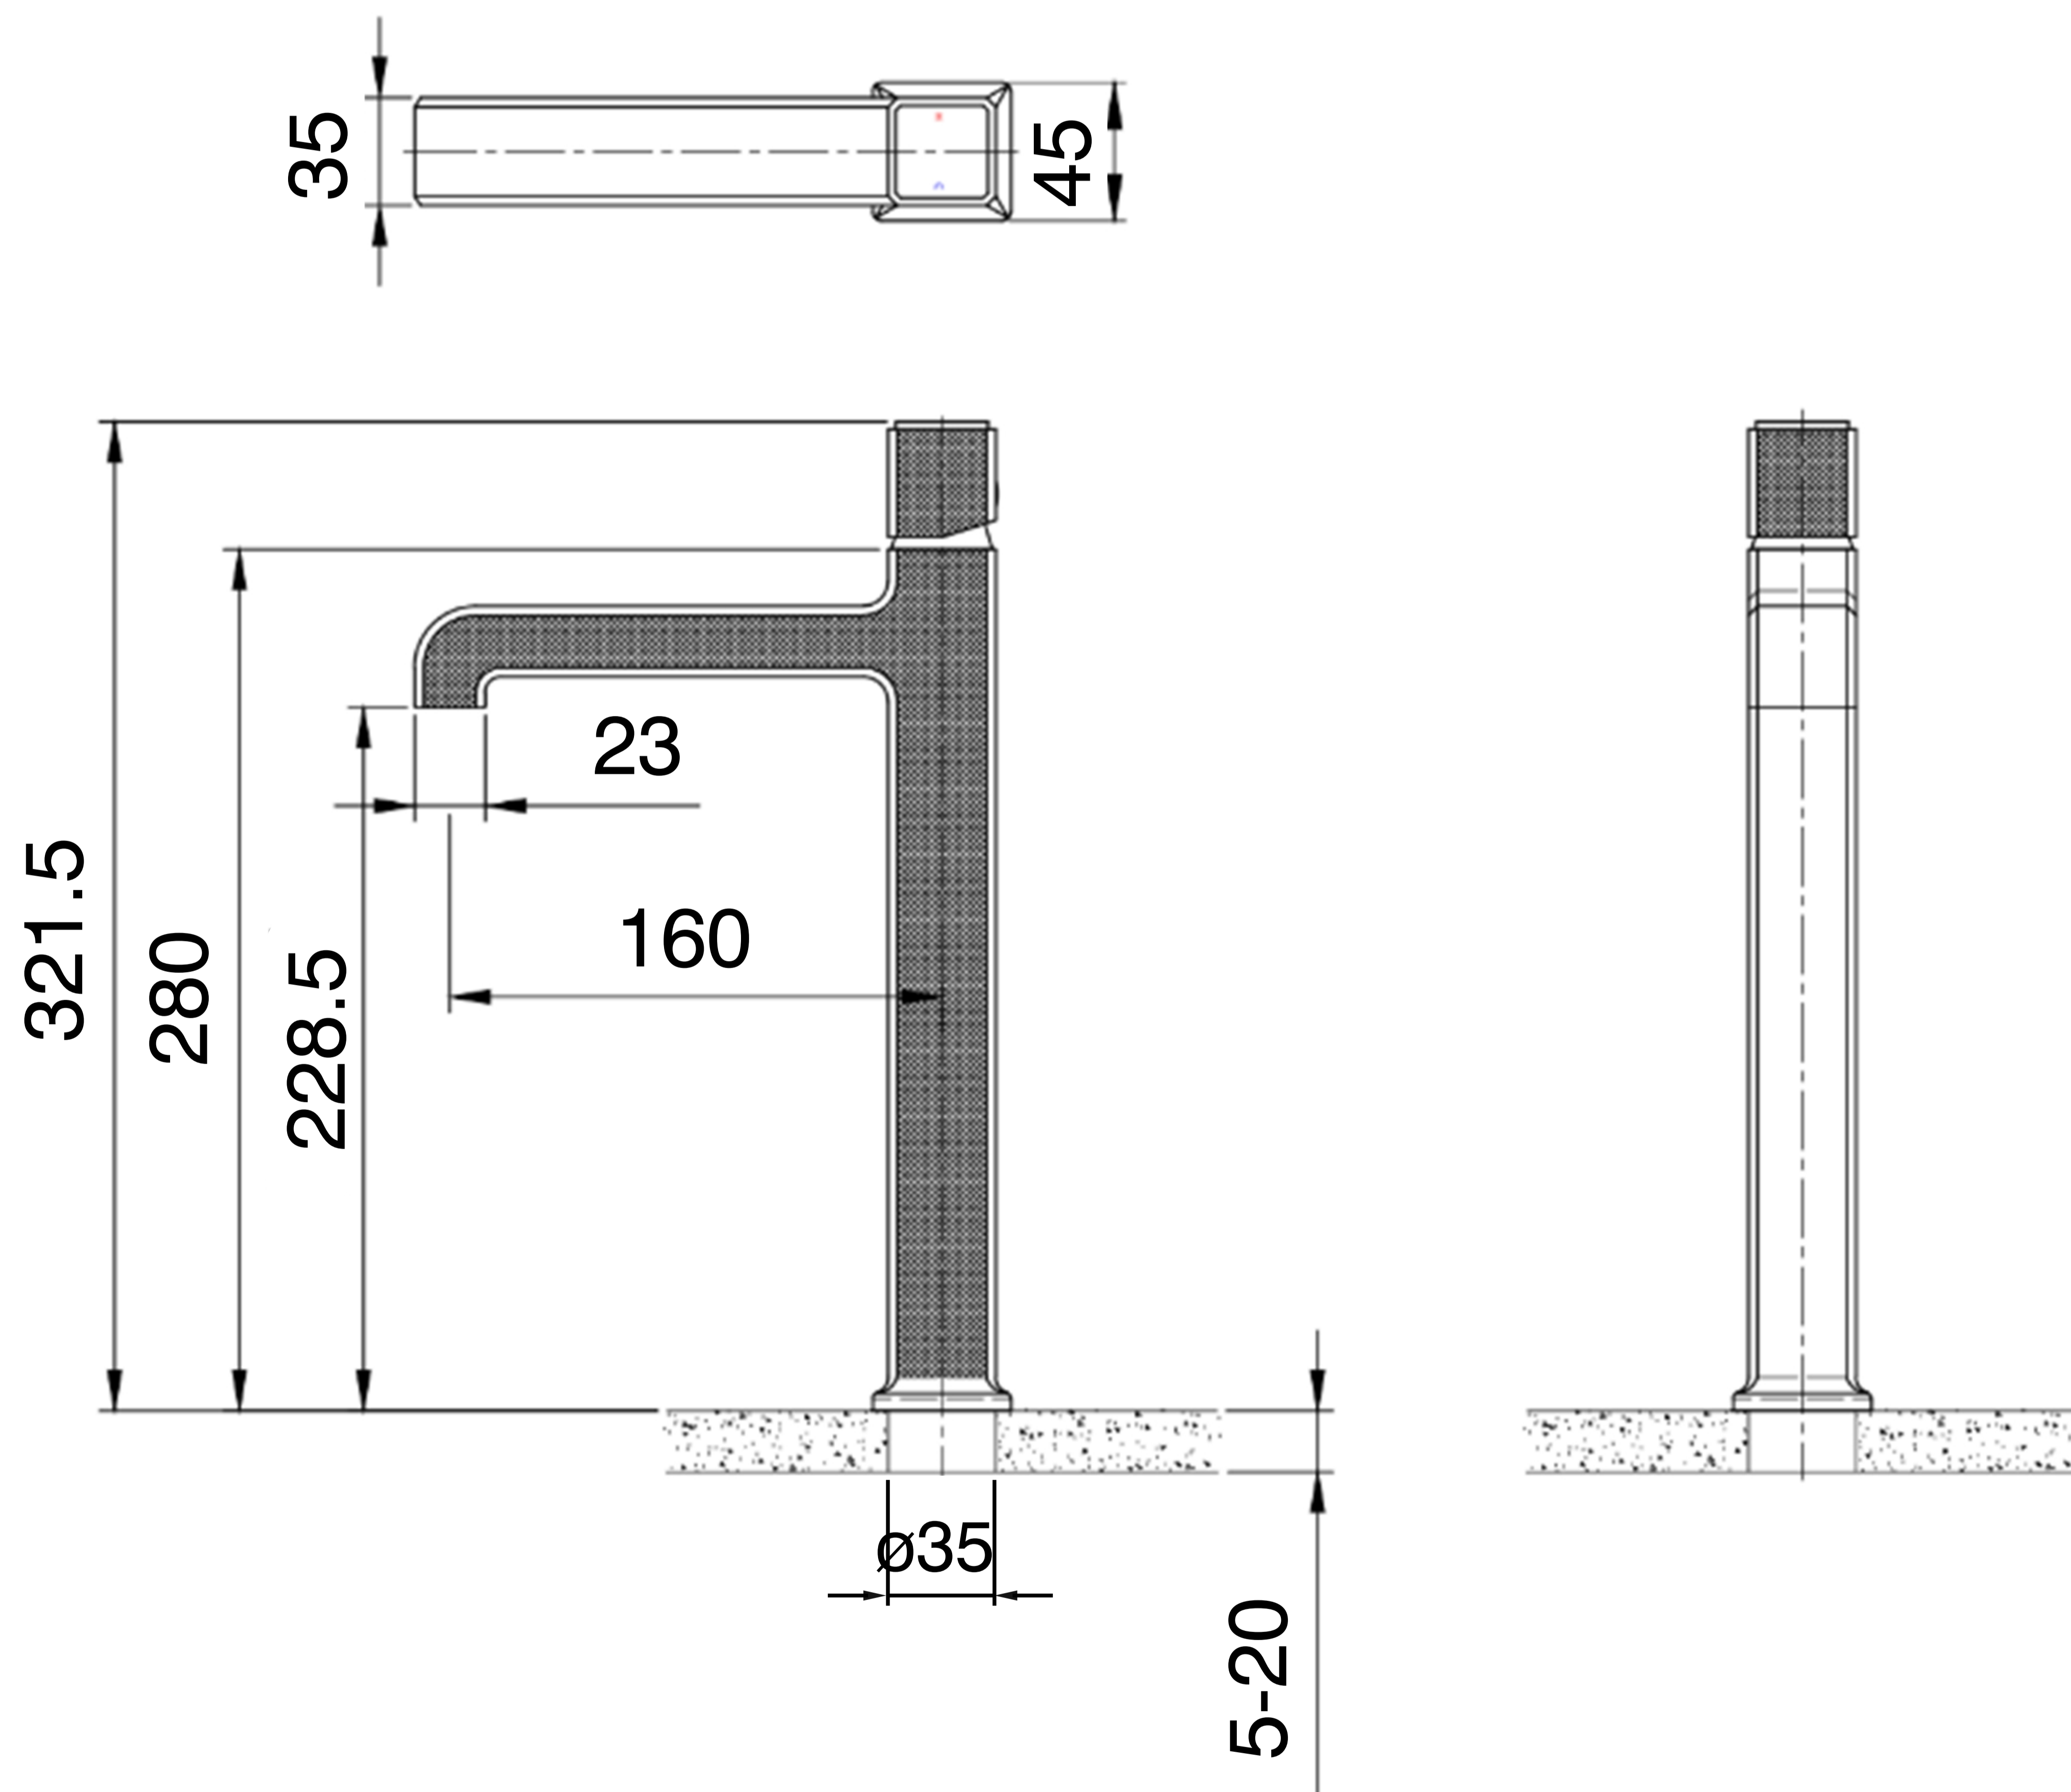

Brass Basin Mixer

Product Code : 2592

Technical Drawing

All dimension are in **mm**